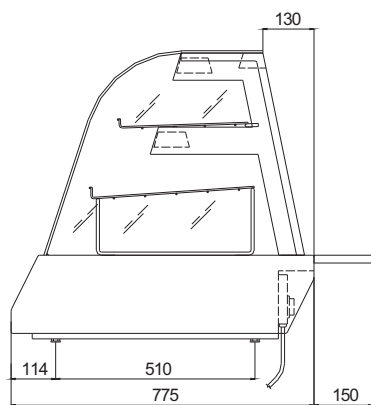

2 Tray

3 Tray