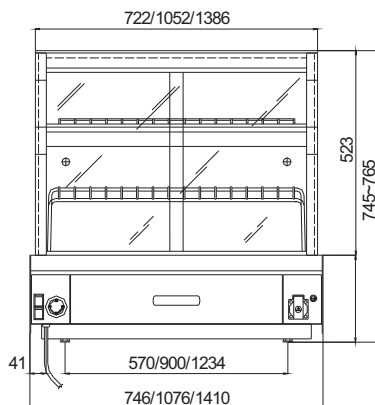

Kentucky

4 Tray

Kentucky Hot

The Kentucky Hot Display unit is a cabinet that stands out from other cabinets. It has classic European style and a humidity controlled environment that keeps a level of moisture in the air slowing the deterioration of food on display. This gives customers fresher food and saves the operator on wastage.

The unit has a large tray of water with the element above. Convection fans push air past the element and the water, creating the humidity. The fans then circulate the air evenly throughout the cabinet providing constant temperature.

Because the Kentucky is convection based and providing heat evenly throughout the cabinet, it can accommodate upper shelves that you usually won't find in a standard Bain Marie. The Kentucky Hot Display comes with two upper levels of removable wire shelves with individual fluorescent lighting plus standard Gastronorm wells on lower level for assorted tray sizes, giving maximum display area, taking up minimum counter space and providing cross merchandising of various food products.

Available in matching profile refrigerated units.

Features

- Hold food fresher for longer.
- Reduce waste and increase sales.
- Multi tier to reduce counter space.
- Great for fried food, wet dishes, pies, pastries, chickens and more.

Accessories

Custom Cutting Boards that can be fitted to the rear of any of the Kentucky Hot units.

Gastronorm trays and racks available in a range of sizes and configurations to suit your individual needs.

Model	Dimensions (WxDxH)	Voltage	Power Input	Lighting	Temperature	Weight
2 Tray	746x775x745mm	240V	2130W	2x36W	+30/+95°C	60kg
3 Tray	1080x775x745mm	240V	2260W	4x36W	+30/+95°C	75kg
4 Tray	1410x775x745mm	240V	3360W	4x36W	+30/+95°C	95kg

Kentucky Hot

The Hot Box That Works

Ph: 1800 265 771