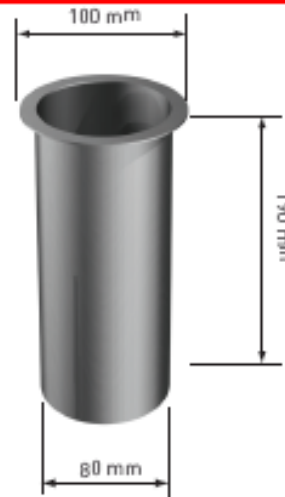

Stainless Steel Tong Holder

Drop into counter tray race.

Cossiga recommends these units be able to be removed for cleaning.

Hole cutouts by others.

Stainless Steel Bag Holder

Drop into counter tray race.

Cossiga recommends these units be able to be removed for cleaning.

Hole cutouts by others.