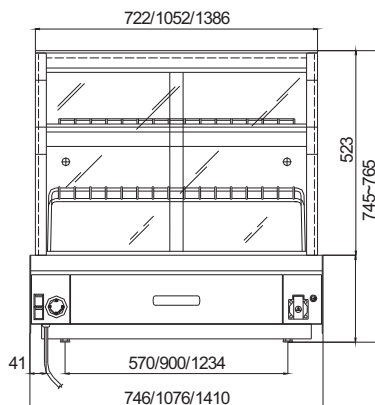

Kentucky

4 Tray

Kentucky Hot

The Kentucky Hot Display unit is a cabinet that stands out from other cabinets. It has classic European style and a humidity controlled environment that keeps a level of moisture in the air slowing the deterioration of food on display. This gives customers fresher food and saves the operator on wastage.

The unit has a large tray of water with the element above. Convection fans push air past the element and the water, creating the humidity. The fans then circulate the air evenly throughout the cabinet providing constant temperature.

Because the Kentucky is convection based and providing heat evenly throughout the cabinet, it can accommodate upper shelves that you usually won't find in a standard Bain Marie. The Kentucky Hot Display comes with two upper levels of removable wire shelves with individual fluorescent lighting plus standard Gastronorm wells on lower level for assorted tray sizes, giving maximum display area, taking up minimum counter space and providing cross merchandising of various food products.

Available in matching profile refrigerated units.

Features

- Hold food fresher for longer.
- Reduce waste and increase sales.
- Multi tier to reduce counter space.
- Great for fried food, wet dishes, pies, pastries, chickens and more.

Accessories

Custom Cutting Boards that can be fitted to the rear of any of the Kentucky Hot units.

Gastronorm trays and racks available in a range of sizes and configurations to suit your individual needs.

Model	Dimensions (WxDxH)	Voltage	Power Input	Lighting	Temperature	Weight
2 Tray	746x775x745mm	240V	2130W	2x36W	+30/+95°C	60kg
3 Tray	1080x775x745mm	240V	2260W	4x36W	+30/+95°C	75kg
4 Tray	1410x775x745mm	240V	3360W	4x36W	+30/+95°C	95kg

Kentucky Hot

The Hot Box That Works