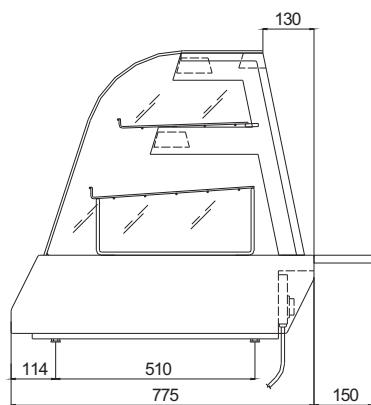

2 Tray

3 Tray