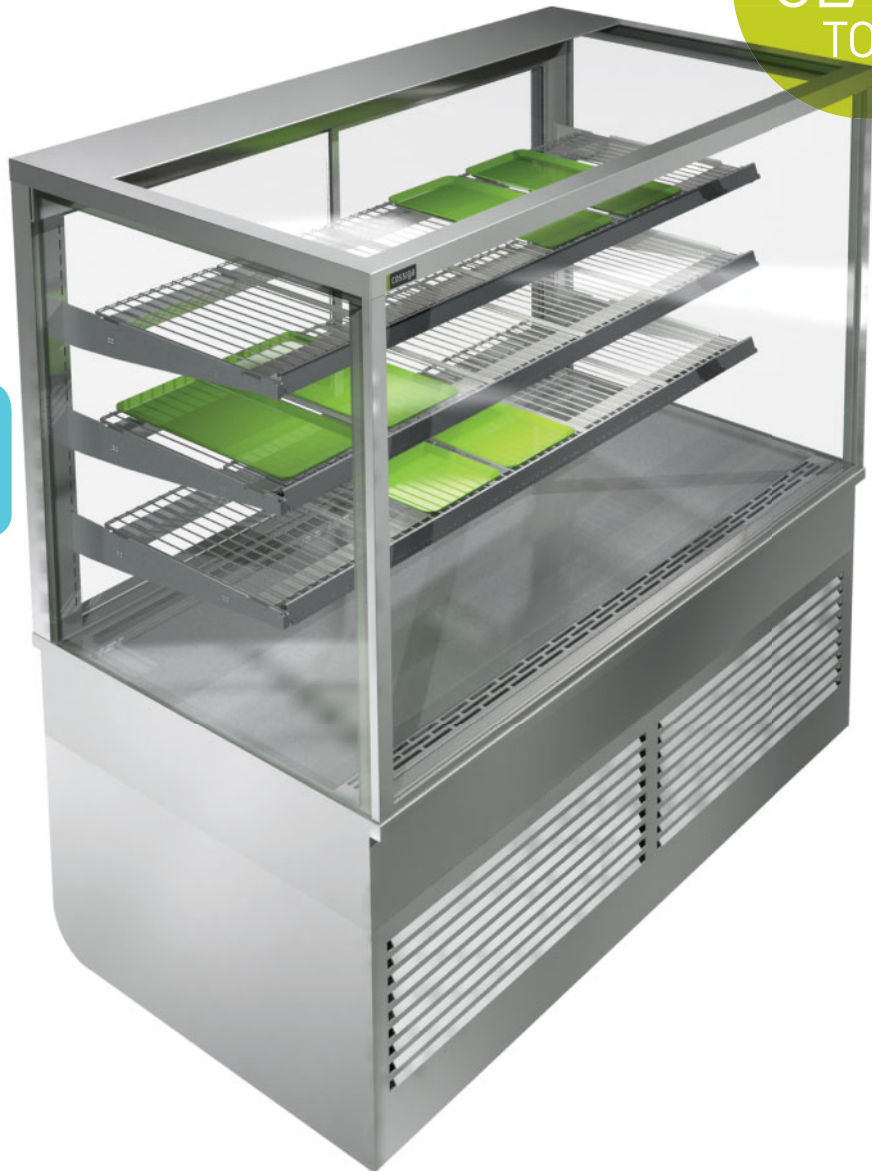

## LINEAR

The easiest way to build your own food service line-up using standardised drop-in modules.

---

cossiga

SQUARE OR  
CURVED  
PROFILES

A self-service modular  
countertop system that  
combines style and flexibility.

DIMENSION

 REFRIGERATED

Available lengths (mm)  
900, 1200, 1500

 HEATED

Available lengths (mm)  
900, 1200

BAKERY SYSTEM

VIEW THIS AS A  
**MOVIE**  
ON OUR WEBSITE

ALSO AVAILABLE AS  AMBIENT &  OPEN FRONT REF.

**NOTE:** SOLID GLASS FRONTS ARE AVAILABLE AS AN ACCESSORY

COUNTER

Our world-class cabinets are available through our global dealer network.

DIMENSION

TOWER

Cossiga.com offers comprehensive and practical technical information 24/7

LINEAR

cossiga

NEW  
GLASS  
TOP

A timeless classic redesigned to offer the ultimate in food presentation.