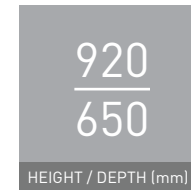

# COUNTER

SLIDING DOORS

LED LIGHTING

HEIGHT / DEPTH (mm)

VISIT US ONLINE

 FULL SPECIFICATIONS: scan QR code or access [cossiga.com/counter](http://cossiga.com/counter)

**NOTE:** C4 STANDS FOR COUNTER CURVED PROFILE AND SC4 FOR SQUARE PROFILE.