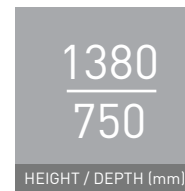

# DIMENSION

DIMENSION

SLIDING DOORS

LED LIGHTING

HEIGHT / DEPTH (mm)

VISIT US ONLINE

 FULL SPECIFICATIONS: scan QR code or access [cossiga.com/dimension](https://cossiga.com/dimension)

**NOTE:** D4 STANDS FOR DIMENSION CURVED PROFILE AND SD4 FOR SQUARE PROFILE.

DIMENSION

 REFRIGERATED

Available lengths (mm)  
900, 1200, 1500

 HEATED

Available lengths (mm)  
900, 1200

BAKERY SYSTEM

VIEW THIS AS A  
**MOVIE**  
ON OUR WEBSITE

ALSO AVAILABLE AS  AMBIENT &  OPEN FRONT REF.